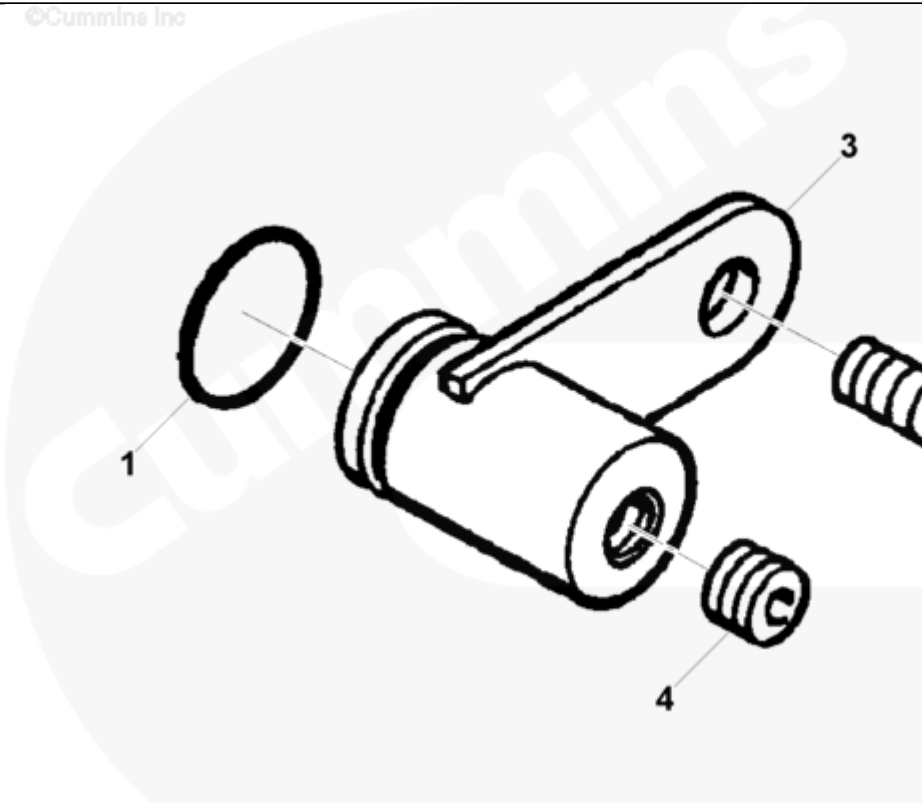

Parts Catalog - Option Detail

Electronic Parts Catalog - Option Detail				
Option	Group	Graphic	Film Card	Date
PP8753-01	12.01.1	fe200gb	II	19-DEC-05
Engines	ISM CM570, ISM CM570/870, ISM CM875, ISM CM876, ISM CM876 E, ISM11 CM876 M103, ISM11 CM876 SN, M11 CELECT, M11 CELECT PLUS, M11 MECHANICAL, QSM11 CM570, QSM11 CM876			

©Cummins Inc

fe200gb

SMALL | MEDIUM | LARGE

Cart	Ref No	Part Number	Part Description	Required	Remarks
View My Cart					
		PP8753-01	Air Intake Connection		
					Air Intake Connection
<input type="checkbox"/>	1	3819871	O-Ring Seal	1	
<input type="checkbox"/>	2	3036230	Hexagon Head Cap Screw	1	M10 x 1.50 x 20
<input type="checkbox"/>	3	3600825	Air Intake Connection	1	
	4	3008465	Pipe Plug	1	1/8 NPT